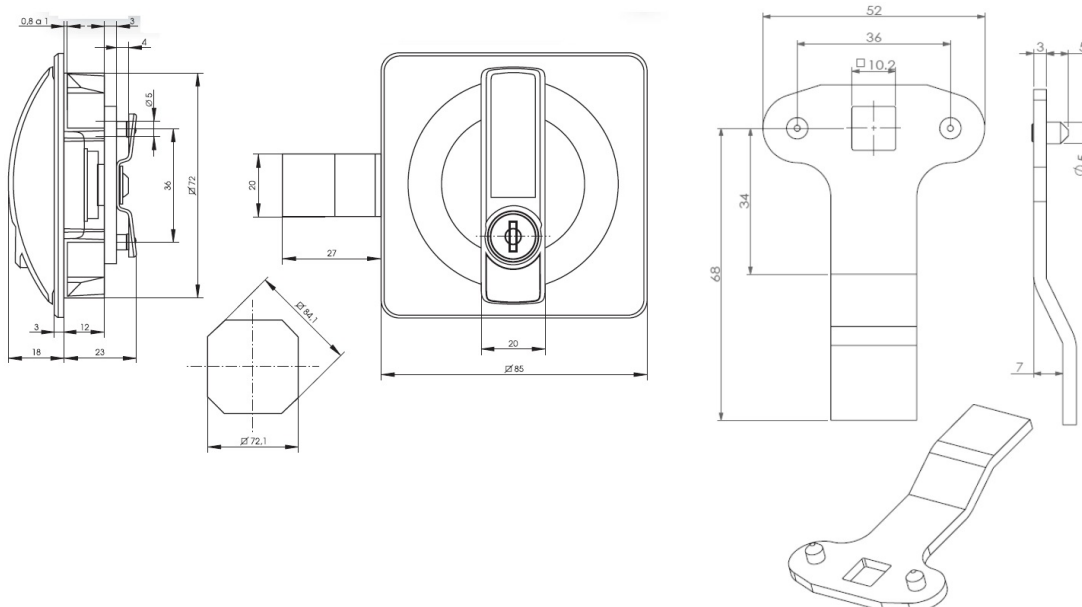

PRODUCT SHEET

Description:

Locker Handle M175 Square, All Black, #J11, Cam No. H08, Round Metal Key SISO, Master Key System J#11

Item number:

14.08.019-0

Units	Box	Carton	HS Code	Barcode
Pcs.	4	80	8301300000	
				5704866044769